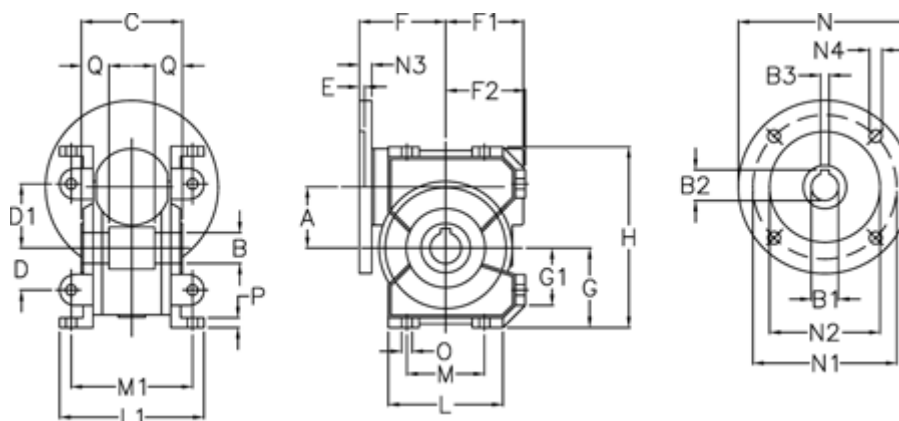

Article number: 3918049036023

Description: Worm gear with st. steel hollow shaft  
VF 49 EP-U-36- 63B14

## Measures

a	= 49.5	E	= 3.0	L	= 93	N4	= 6.0
B	= 25	F	= 70	L1	= 117.0	O	= 8.5
B1 E7	= 11	F1	= 63	M	= 63	P	= 8
B2	= 12.8	F2	= 64.5	M1	= 98.5	Q	= 22.5
B3 H9	= 4	g	= 64.5	N	= 90		
C	= 82	G1	= 46.5	N1	= 75		
D	= 34	H	= 146.5	N2	= 60		
D1	= 52	H1	= 110.5	N3	= 7.0		